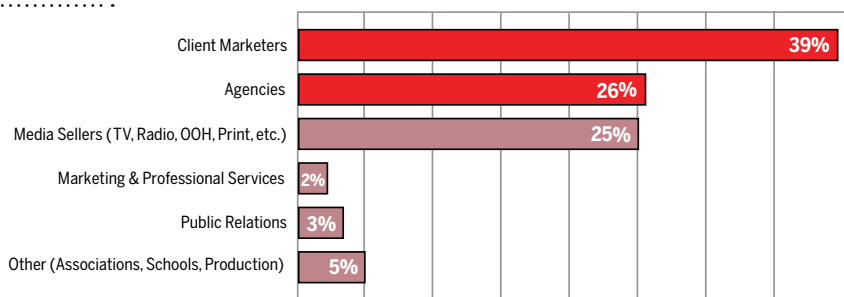

LEADERBOARD
728w x 90h pixels
max 50KB

Banner - Position 1
468w x 60h pixels - max 40KB

Banner - Position 2
468w x 60h pixels - max 40KB

Banner - Position 2
468w x 60h pixels - max 40KB

MEDIUM RECTANGLE
300w x 250h pixels
max 50KB

Wide Skyscraper
160w x 600h pixels
max 40KB

SKYSCRAPER
120w x 600h pixels
max 40KB

Wide 4 Unit
160w x 400h pixels
max 40KB

4 Unit
120w x 400h pixels
max 40KB

Wide 2 Unit
160w x 200h pixels
max 30KB

2 Unit
120w x 200h pixels
max 40KB

Prices are per issue | Rates quoted in net dollars | Terms and conditions available at <http://www.brunico.com/termsandconditions/emailadvertising.html>

Media in Canada's Daily Newsletter goes out to over **12,000** of the top media professionals in Canada. Of that number, **35% open every issue**. Through our association with *strategy* Magazine, we have one of the strongest and most accurate databases in the industry. Translation – our newsletter gets to the right people.

Subscribers by Company Classification

Contact your account manager for details.

TORONTO
T 416.408.2300 F 416.408.0870

email:
sales@mediaincanada.com

web:
www.mediaincanada.com